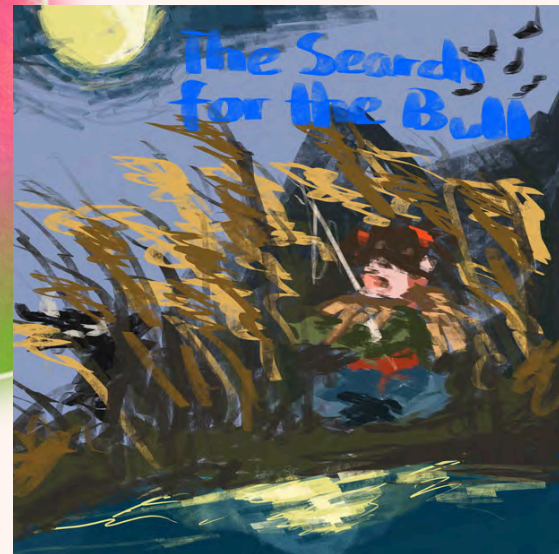

Programs: Adobe Illustrator
Photoshop

SKATEBOARDS DESIGN

Skateboards Design

Custom Skateboards Design

These are custom skateboard design. I was inspired by the sun, stars, and moon. They are original cartoon characters, which is my specialty.

Programs: Procreate

ILLUSTRATION

Illustration

The Ten Bulls Illustration

This is a modern version of the illustration I created for "The Ten Bulls". "The Ten Bulls" is an ancient Chinese Buddhist Zen practice icon. In order to be more in line with modern understanding, I adapted it into a cartoon illustration, which is vivid and lively.