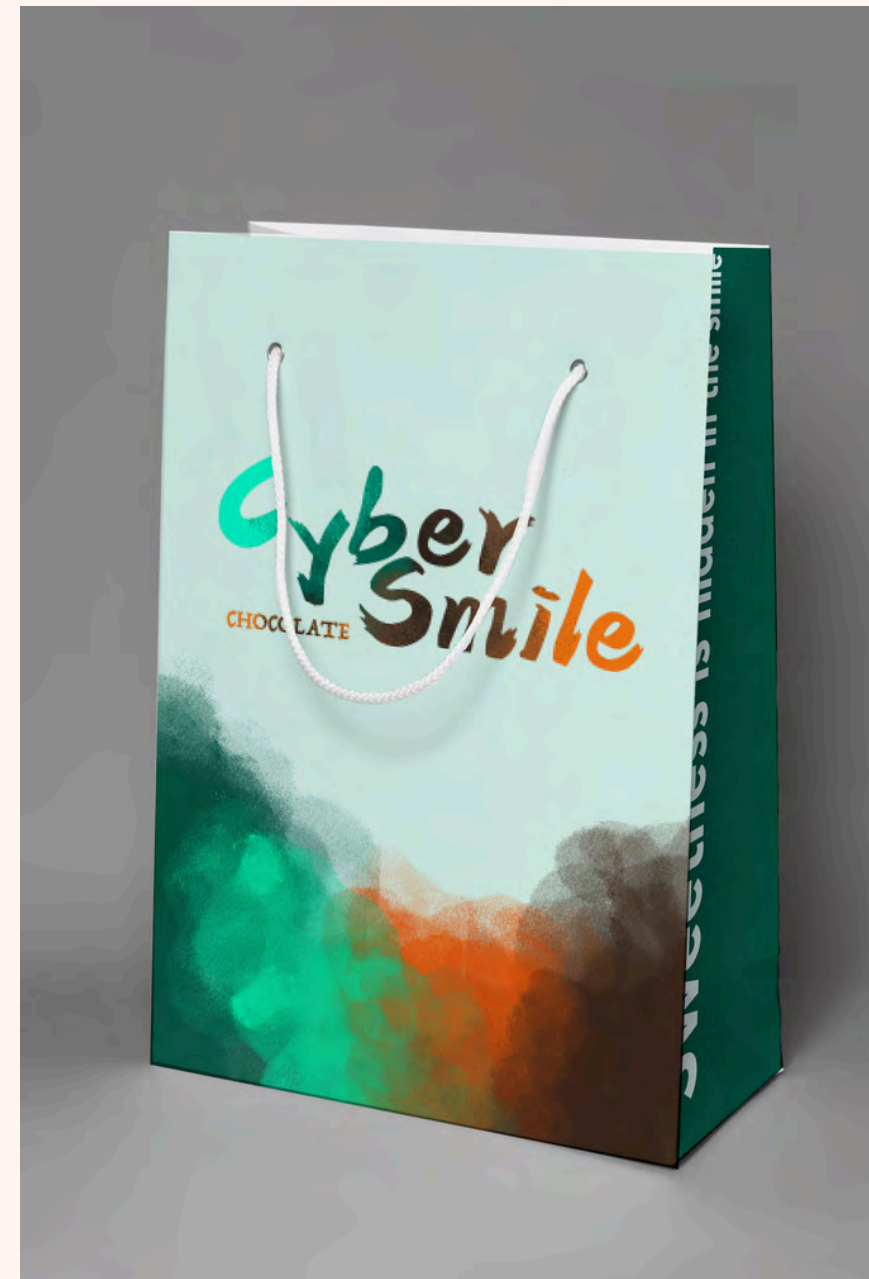

CHOCOLATE BRAND DESIGN

Chocolate brand design

Cyber Smile Chocolate

Cyber Smile Chocolate is a chocolate brand that perfectly combines a sense of technology with a sweet experience. Its main mint flavor brings a brand new experience.

Programs: Adobe Illustrator
Procreate
Photoshop