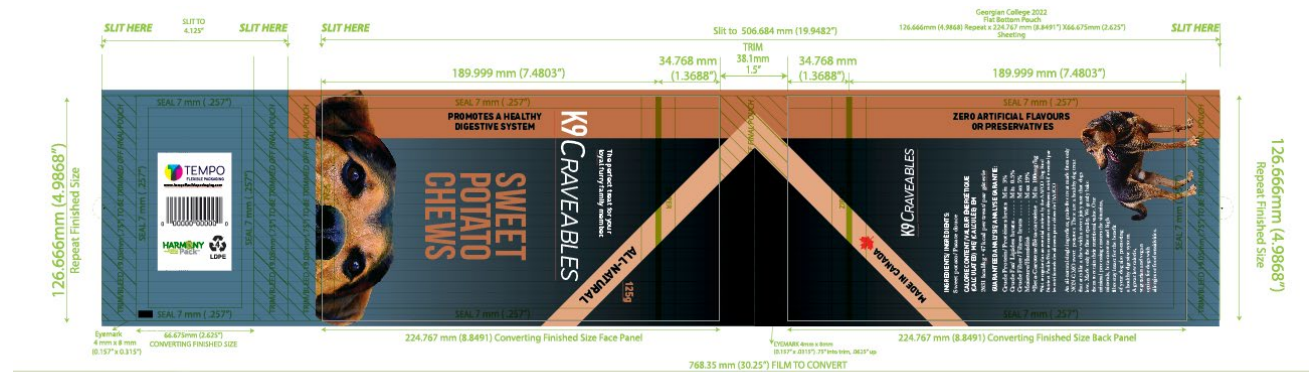

DOG TREAT PACKAGE

For this client, the goal was to design a package for sweet potato dog chew. I was also asked to create a brand and logo for the company selling the dog treats. A dieline/artwork file and a 3d mockup of the package were required.

SOFTWARE

Illustrator, Photoshop